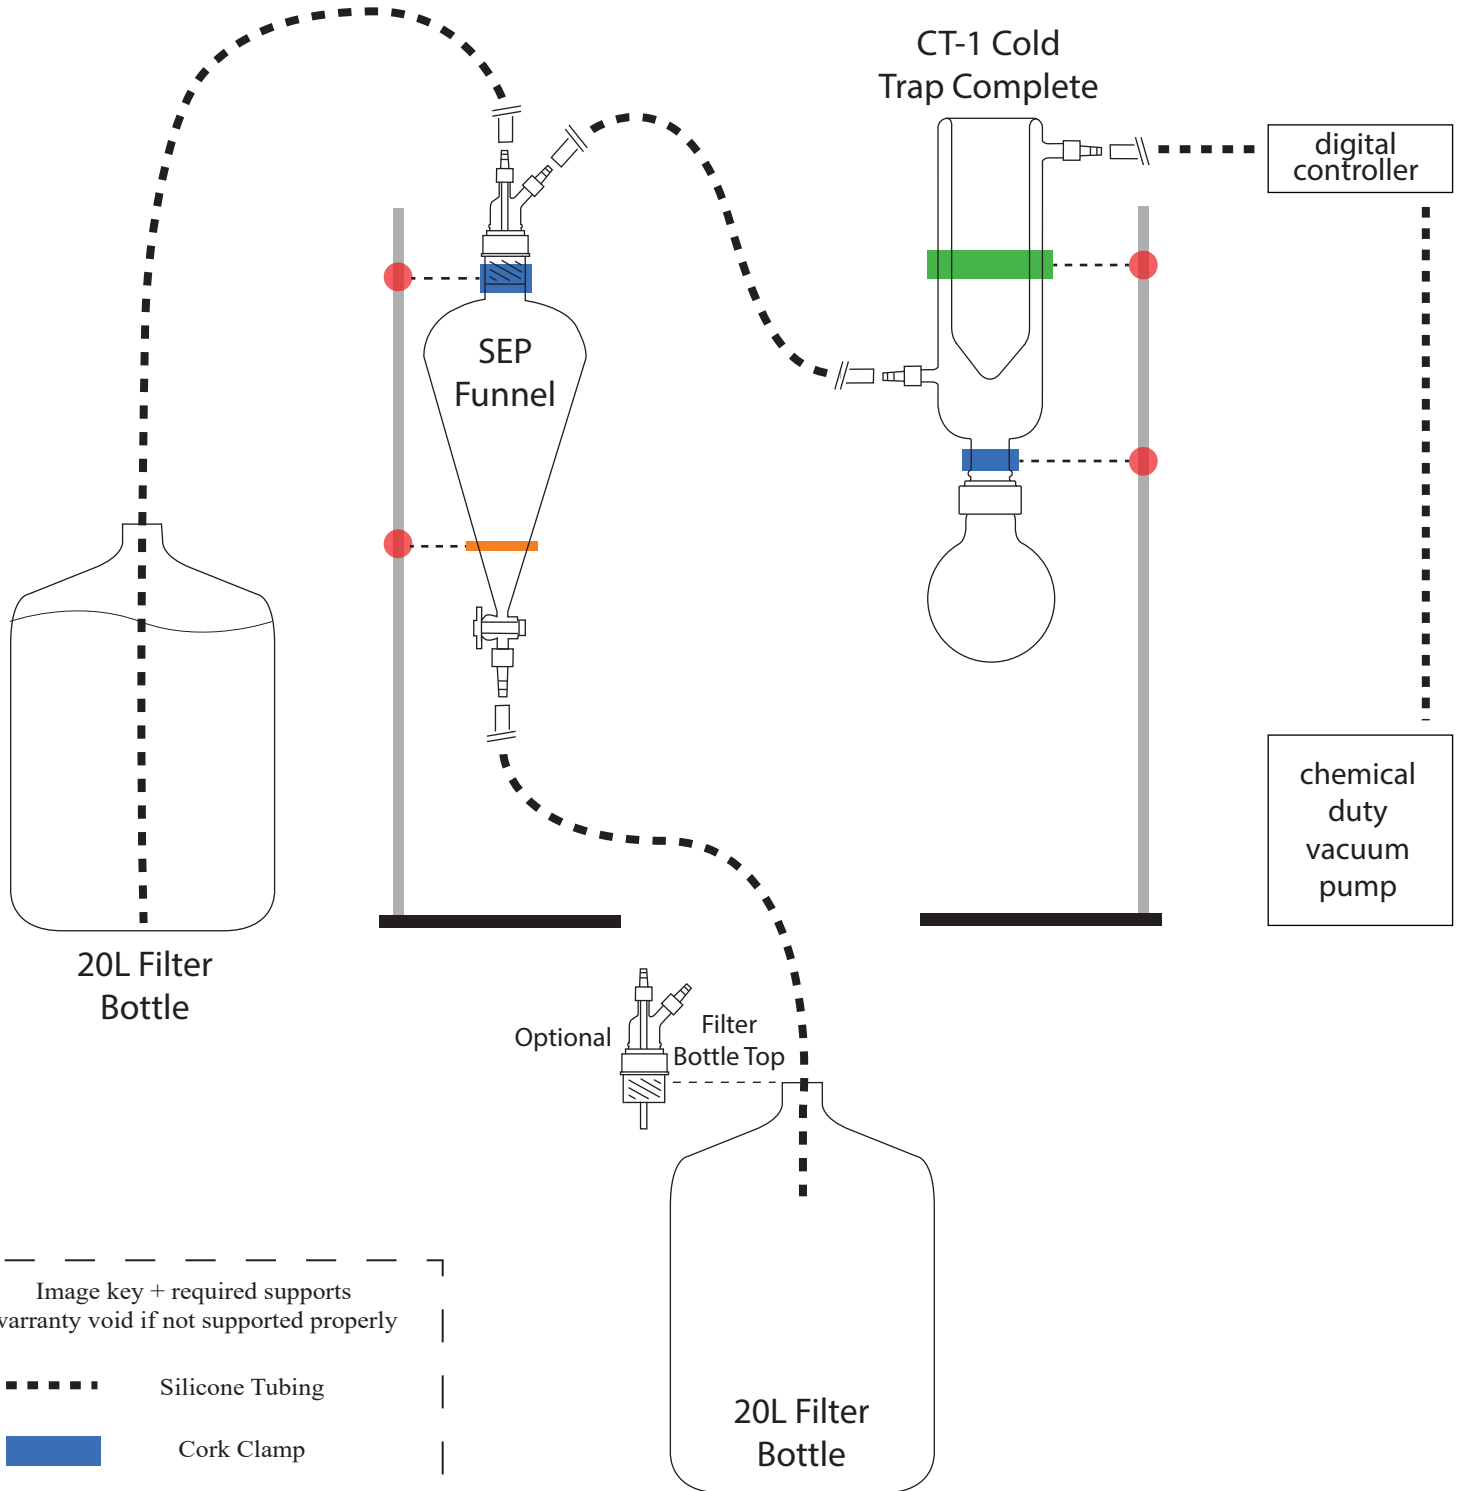

# Water Wash Assembly

Image key + required supports  
warranty void if not supported properly

----- Silicone Tubing

■ Cork Clamp

■ Chain Clamp

● Cross Clamp

■ Stand Base

■ Lab Rods

■ Retort ring (with rubber)